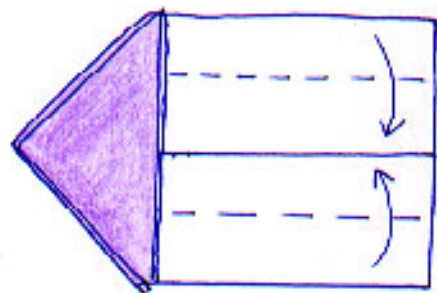

Arrow  
SewWooden 9/00

1. Fold + unfold in half both directions

2. Fold waterbomb

3. Fold sides into center

Folding sides to back will create a 2 color model