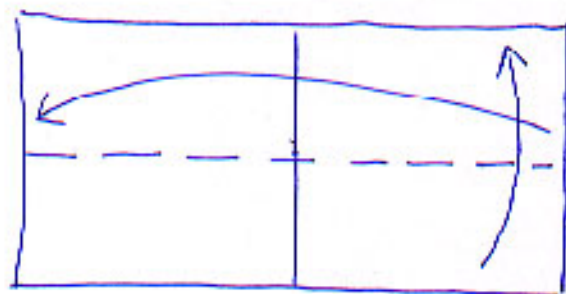

Arrow  
SewWooden 9/00

1. Fold + unfold in half both directions

2. Fold waterbomb

3. Fold sides into center

Folding sides to back will create a 2 color model